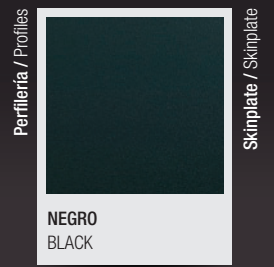

Car walls: Plastic-covered plate (skinplate).

Ceiling: Hinged black painted plate with opal-white methacrylate, fluorescent tubes lighting.

Floor: Rubber stud black.

Profiles: Black plastic-covered plate (skinplate).

MOD S-01

CHAPA DIRECTA / DIRECT PLATE

Acabados incluidos en precio base del modelo

Paños: Chapa plastificada (skinplate).

Techo: Abatible de chapa pintada negra con metacrilato blanco opal, iluminación por tubos fluorescentes.