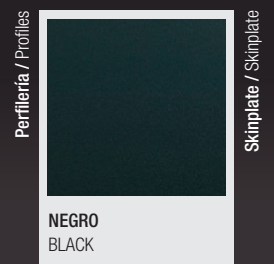

MOD M-04/L-04