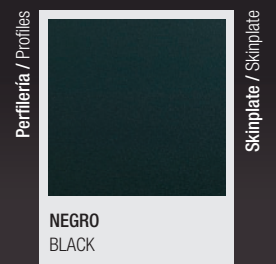

MOD M-04/L-04